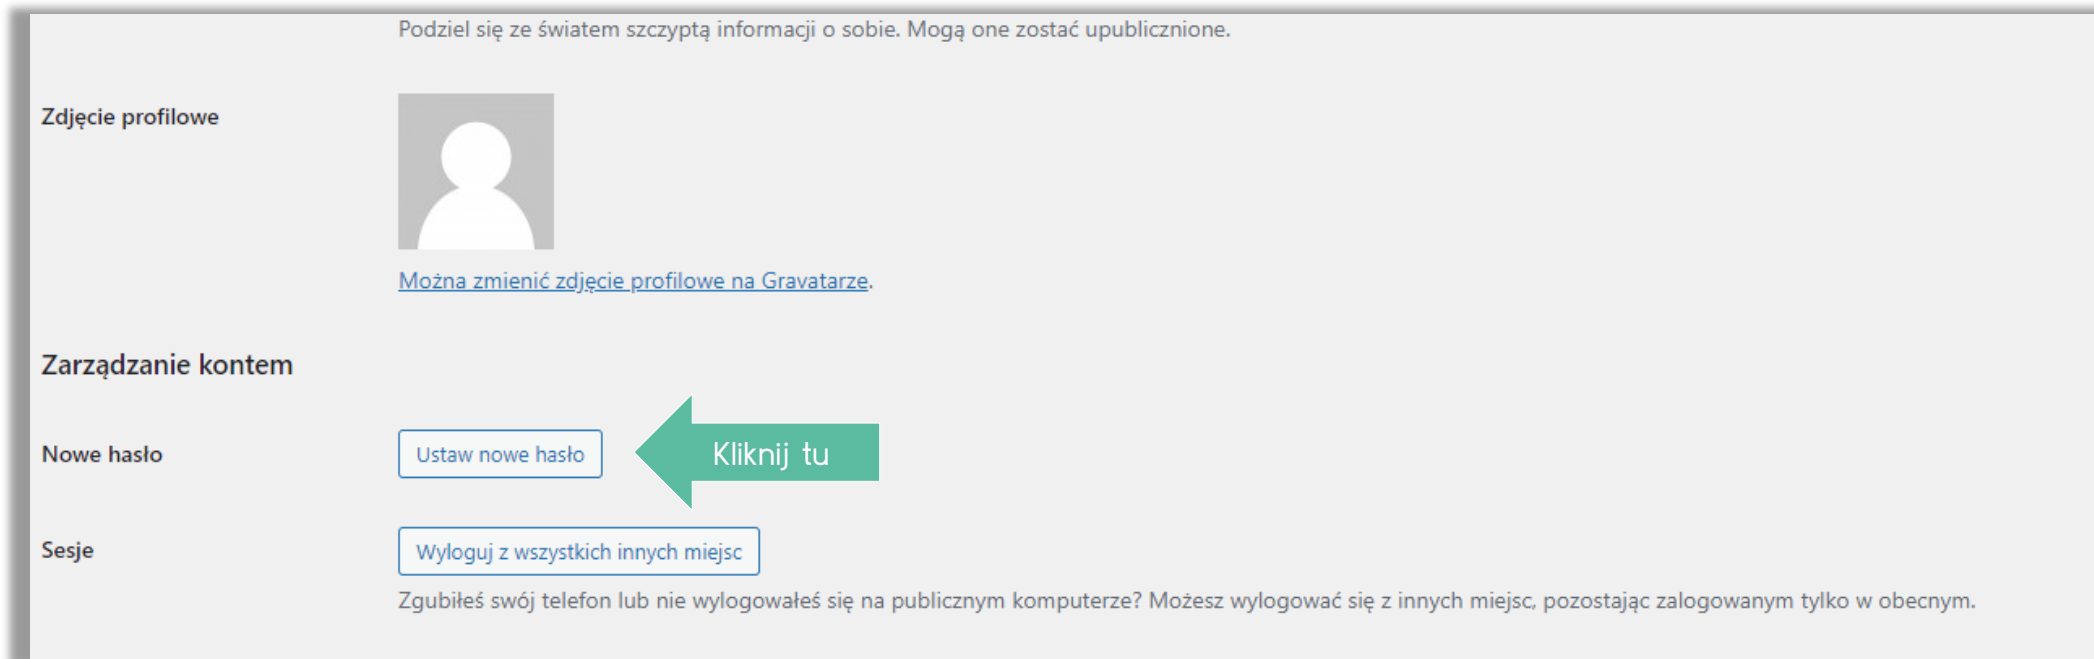

II. Zmiana hasła. W edycji profilu – kliknij w „Ustaw nowe hasło”.

1. Przejdź na dół strony do przycisku „**Ustaw nowe hasło**” i w niego kliknij.
2. Możesz skorzystać z domyślnie wpisanego lub wpisać własne. Pamiętaj, że hasło powinno zawierać przynajmniej 12 znaków, a dla jego wzmocnienia warto użyć wielkich i małych liter, cyfr oraz znaków takich jak: ! ” ? $ % ^ &).
3. Zmianę hasła potwierdź klikając w „Zaktualizuj profil”.